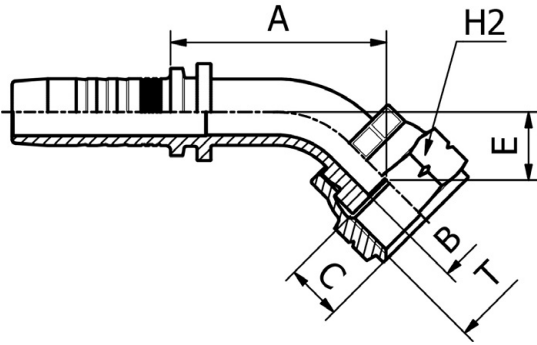

SAE STANDARD CONNECTIONS

M22441KR

45° ORFS FEMALE SWEPT ELBOW
SAE J516 / ISO 12151-1

PART. REF.	HOSE BORE			Thread	DIMENSIONS mm						
	DN	Dash	inch	T	B	A	C	E	H2		
M22441-04-04KR	6	- 4	1/4"	9/16" - 18	4.2	30.0	8.0	10.5	17.0		
M22441-06-06KR	10	- 6	3/8"	11/16" - 16	6.0	31.5	9.5	11.0	22.0		
M22441-08-08KR	12	- 8	1/2"	13/16" - 16	9.0	42.5	11.0	13.5	24.0		

SAE STANDARD CONNECTIONS

M22491/M22493

90° ORFS FEMALE SWEPT ELBOW
SAE J516 / ISO 12151-1

PART. REF.	HOSE BORE			Thread	DIMENSIONS mm						
	DN	Dash	inch	T	B	A	C	E	H2		
M22491-10-10032	16	- 10	5/8"	1" - 14	11.0	42.0	7.5	32.0	30.0		
M22491-06-04	10	- 6	3/8"	9/16" - 18	4.0	28.0	8.0	23.0	19.0		
M22491-08-06	12	- 8	1/2"	11/16" - 16	7.0	30.0	9.5	24.5	22.0		
M22491-10-08	16	- 10	5/8"	13/16" - 16	9.3	41.0	11.0	34.0	24.0		
M22491-12-10	19	- 12	3/4"	1" - 14	11.5	49.0	12.5	38.5	30.0		
M22491-16-12	25	- 16	1"	1.3/16" - 12	13.9	57.5	13.5	48.0	36.0		
M22493-04-04	6	- 4	1/4"	9/16" - 18	4.0	27.5	8.2	22.0	17.0		
M22493-04-06	6	- 4	1/4"	11/16" - 16	7.0	27.5	9.5	22.0	22.0		
M22493-05-06	8	- 5	5/16"	11/16" - 16	7.0	32.0	9.5	23.0	22.0		
M22493-06-06	10	- 6	3/8"	11/16" - 16	6.0	30.0	9.5	24.0	22.0		
M22493-06-08	10	- 6	3/8"	13/16" - 16	9.3	30.0	11.0	26.5	24.0		
M22493-08-08	12	- 8	1/2"	13/16" - 16	9.0	40.5	11.0	30.0	24.0		
M22493-08-10	12	- 8	1/2"	1" - 14	11.5	40.0	13.5	30.5	30.0		
M22493-08-12	12	- 8	1/2"	1.3/16" - 12	13.9	39.5	14.5	37.5	36.0		
M22493-10-10	16	- 10	5/8"	1" - 14	11.5	48.0	13.5	37.5	30.0		
M22493-10-12	16	- 10	5/8"	1.3/16" - 12	13.9	48.0	14.5	41.0	36.0		
M22493-12-12	19	- 12	3/4"	1.3/16" - 12	13.9	56.5	14.5	48.0	36.0		
M22493-12-16	19	- 12	3/4"	1.7/16" - 12	19.8	56.5	14.8	47.5	41.0		
M22493-16-16	25	- 16	1"	1.7/16" - 12	19.8	71.5	14.8	56.0	41.0		
M22493-16-20	25	- 16	1"	1.11/16" - 12	26.0	71.5	14.8	58.5	50.0		
M22493-20-20	31	- 20	1.1/4"	1.11/16" - 12	26.0	83.0	14.8	66.0	50.0		
M22493-24-24	38	- 24	1.1/2"	2" - 12	32.0	102.0	14.8	79.5	60.0		