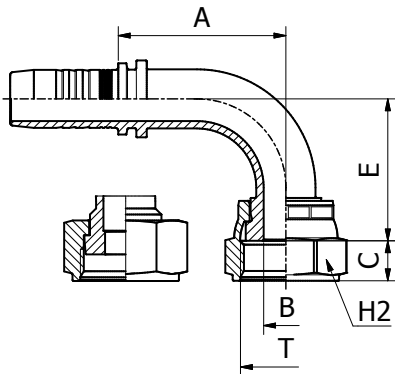

SAE STANDARD CONNECTIONS

M22441KR

45° ORFS FEMALE SWEPT ELBOW
SAE J516 / ISO 12151-1

PART. REF.	HOSE BORE			Thread	DIMENSIONS mm						
	DN	Dash	inch	T	B	A	C	E	H2		
M22441-04-04KR	6	- 4	1/4"	9/16" - 18	4.2	30.0	8.0	10.5	17.0		
M22441-06-06KR	10	- 6	3/8"	11/16" - 16	6.0	31.5	9.5	11.0	22.0		
M22441-08-08KR	12	- 8	1/2"	13/16" - 16	9.0	42.5	11.0	13.5	24.0		

SAE STANDARD CONNECTIONS

M22491/M22493

90° ORFS FEMALE SWEPT ELBOW
SAE J516 / ISO 12151-1

PART. REF.	HOSE BORE			Thread	DIMENSIONS mm						
	DN	Dash	inch	T	B	A	C	E	H2		
M22491-10-10032	16	- 10	5/8"	1" - 14	11.0	42.0	7.5	32.0	30.0		
M22491-06-04	10	- 6	3/8"	9/16" - 18	4.0	28.0	8.0	23.0	19.0		
M22491-08-06	12	- 8	1/2"	11/16" - 16	7.0	30.0	9.5	24.5	22.0		
M22491-10-08	16	- 10	5/8"	13/16" - 16	9.3	41.0	11.0	34.0	24.0		
M22491-12-10	19	- 12	3/4"	1" - 14	11.5	49.0	12.5	38.5	30.0		
M22491-16-12	25	- 16	1"	1.3/16" - 12	13.9	57.5	13.5	48.0	36.0		
M22493-04-04	6	- 4	1/4"	9/16" - 18	4.0	27.5	8.2	22.0	17.0		
M22493-04-06	6	- 4	1/4"	11/16" - 16	7.0	27.5	9.5	22.0	22.0		
M22493-05-06	8	- 5	5/16"	11/16" - 16	7.0	32.0	9.5	23.0	22.0		
M22493-06-06	10	- 6	3/8"	11/16" - 16	6.0	30.0	9.5	24.0	22.0		
M22493-06-08	10	- 6	3/8"	13/16" - 16	9.3	30.0	11.0	26.5	24.0		
M22493-08-08	12	- 8	1/2"	13/16" - 16	9.0	40.5	11.0	30.0	24.0		
M22493-08-10	12	- 8	1/2"	1" - 14	11.5	40.0	13.5	30.5	30.0		
M22493-08-12	12	- 8	1/2"	1.3/16" - 12	13.9	39.5	14.5	37.5	36.0		
M22493-10-10	16	- 10	5/8"	1" - 14	11.5	48.0	13.5	37.5	30.0		
M22493-10-12	16	- 10	5/8"	1.3/16" - 12	13.9	48.0	14.5	41.0	36.0		
M22493-12-12	19	- 12	3/4"	1.3/16" - 12	13.9	56.5	14.5	48.0	36.0		
M22493-12-16	19	- 12	3/4"	1.7/16" - 12	19.8	56.5	14.8	47.5	41.0		
M22493-16-16	25	- 16	1"	1.7/16" - 12	19.8	71.5	14.8	56.0	41.0		
M22493-16-20	25	- 16	1"	1.11/16" - 12	26.0	71.5	14.8	58.5	50.0		
M22493-20-20	31	- 20	1.1/4"	1.11/16" - 12	26.0	83.0	14.8	66.0	50.0		
M22493-24-24	38	- 24	1.1/2"	2" - 12	32.0	102.0	14.8	79.5	60.0		